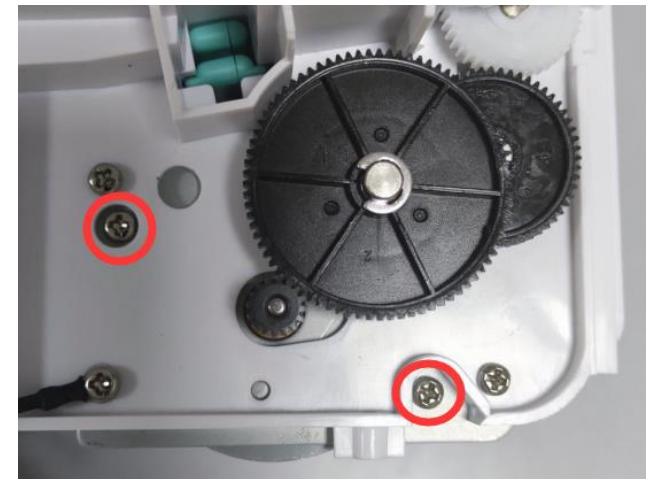

Surpass series

GS-2406T/3405T Barcode Printer

Replace Motor components

Motor components

Remove screws

Remove bottom cover

Remove bottom cover plate

Remove screws