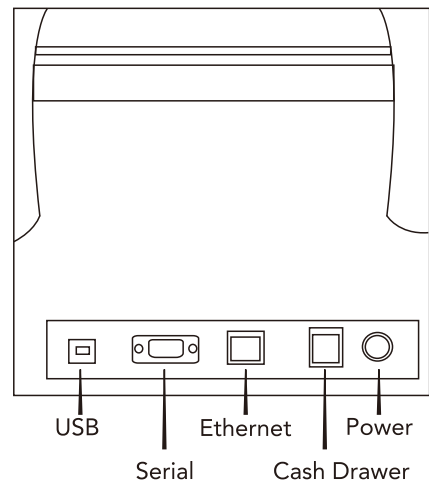

80mm Classic Thermal Receipt Printer GP-80250IVN

- 1) 250mm/s high print speed
- 2) Multiple language fonts selectable
- 3) Multiple interfaces
- 4) Low power consumption and low operation cost

www.gainscha.com.tw

Key Features

- Compatible with EPSON ESC/POS and STAR command sets
- Support paper near end and black mark detection
- Connect and print faster, stop receipt misprinting
- Support connecting to WLAN printing
- Virtual serial port mode, USB port support OPOS application
- 250mm/sec ultra high print speed
- Built in Web page to set up printer directly
- Printer status monitoring
- High speed driver printing mode,66% improvement in print
- Windows X86 / X64 / Linux / OPOS driver
- Support up 68 international languages and GB18030
- Serial+USB+Ethernet, Parallel+USB interfaces
- Support IP change via Serial or USB port

Specification

Print method	Direct thermal line
Print width	64/76mm
Dot density	512/576dot/line
Print speed	250mm/s
Interface	Serial+USB+Ethernet, USB+Parallel
Paper diameter	80mm
Line space	3.75mm(can be adjustive)
Character Size	ANK Font Font A: 12×24dots Font B: 9×17dots Simplified/Traditional Chinese Character: 24×24dots
Code page	PC437/Katakana/PC850/PC860/PC863/PC865/West Europe/Greek/Hebrew/East Europe/Iran/ WPC1252/PC866/PC852/PC858/IranII/Latvian/Arabic/PT151,1251/PC737/WPC/1257/Thai Vietnam/PC864/PC1001/(Latvian)/(PC1001)/(PT151,1251)/(WPC1257)/(PC864)/(Vietnam)/(Thai)
Barcode type	UPC-A/UPC-E/JAN13(EAN13)/JAN8(EAN8)CODE39/ITF/CODABAR/CODE93/CODE128/ QRCODE
Fonts	GB18030
Data	128K bytes
NV Flash	256K bytes
Cashdrawer out	DC 24V/1A
Power supply	AC 110V/220V 50 ~ 60Hz DC 24V/2.5A
Weight	1.65kg
Dimension	195×160×145mm
Work environment	Temperature:0 ~ 45°C, Humidity:10 ~ 80%
Storage environment	Temperature:-10 ~ 60°C, Humidity:10 ~ 90%
Auto Cutter	1.5 million